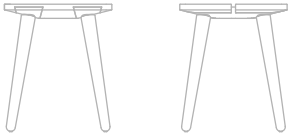

Furniture Crafted
for Slow Living

Chalet

+

Stool

Seitz

Chalet Stool

Chalet seating revisits a Swiss staple—the stabelle. Its seat is held together by four hand-turned legs and strong joinery. Any weight applied to the seat gains extra stability through the slanted legs, spread apart. This interaction of forces provides long lasting durability.

Made from solid timber, the Chalet Stool’s inherent simplicity pays homage to its longer predecessor—the Chalet Bench. A slit down the solid seat highlights dovetail joinery. Gliders are inset on each solid leg for protection.

SPECIFICATIONS

Dimensions	H: 18" Ø: 15"
Timber	Blackened Ash, Whitened Oak, Walnut
Lead Time	4-6 Weeks