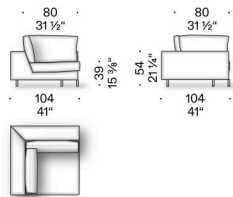

Landscape 25

Design:
PIERO LISSONI
2025