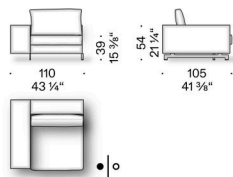

Landscape 25

Design:
PIERO LISSONI
2025