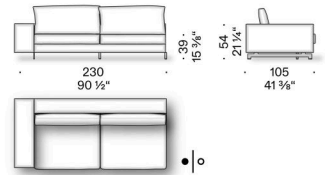

Landscape 25

Design:
PIERO LISSONI
2025