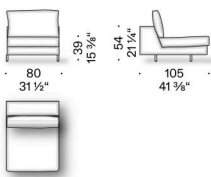

Landscape 25

Design:
PIERO LISSONI
2025