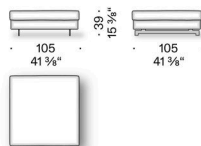

Landscape 25

Design:
PIERO LISSONI
2025