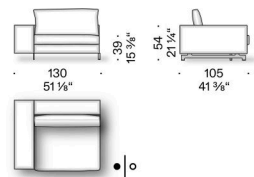

Landscape 25

Design:
PIERO LISSONI
2025