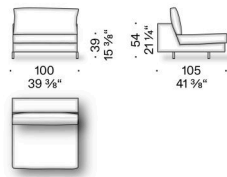

Landscape 25

Design:
PIERO LISSONI
2025