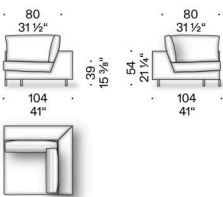

Landscape 25

Design:
PIERO LISSONI
2025