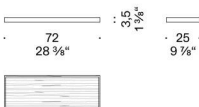

Landscape 25

Design:
PIERO LISSONI
2025