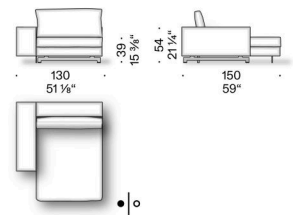

Landscape 25

Design:
PIERO LISSONI
2025