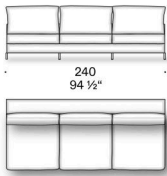

Landscape 25

Design:
PIERO LISSONI
2025