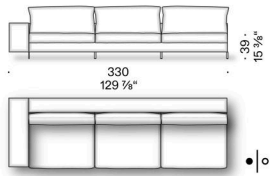

Landscape 25

Design:
PIERO LISSONI
2025