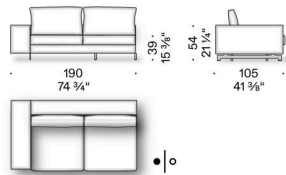

Landscape 25

Design:
PIERO LISSONI
2025